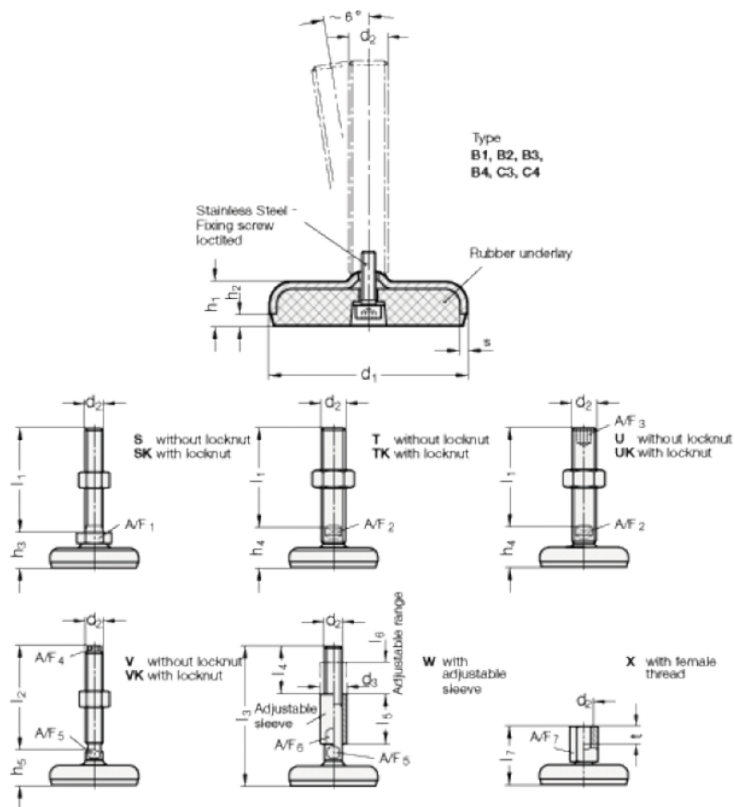

Article number: 2031100M842B4X

Description:

GN 31-100-M8-42-B4-X

Note:

X With female thread, External hexagon

Measures

| | |
|-----------|-------|
| A/F7 | = 14 |
| d1 | = 100 |
| d2 | = 8 |
| h1 | = 20 |
| h2 | = 6 |
| l7 +4.0/0 | = 42 |
| s | = 3 |
| t | = 8 |